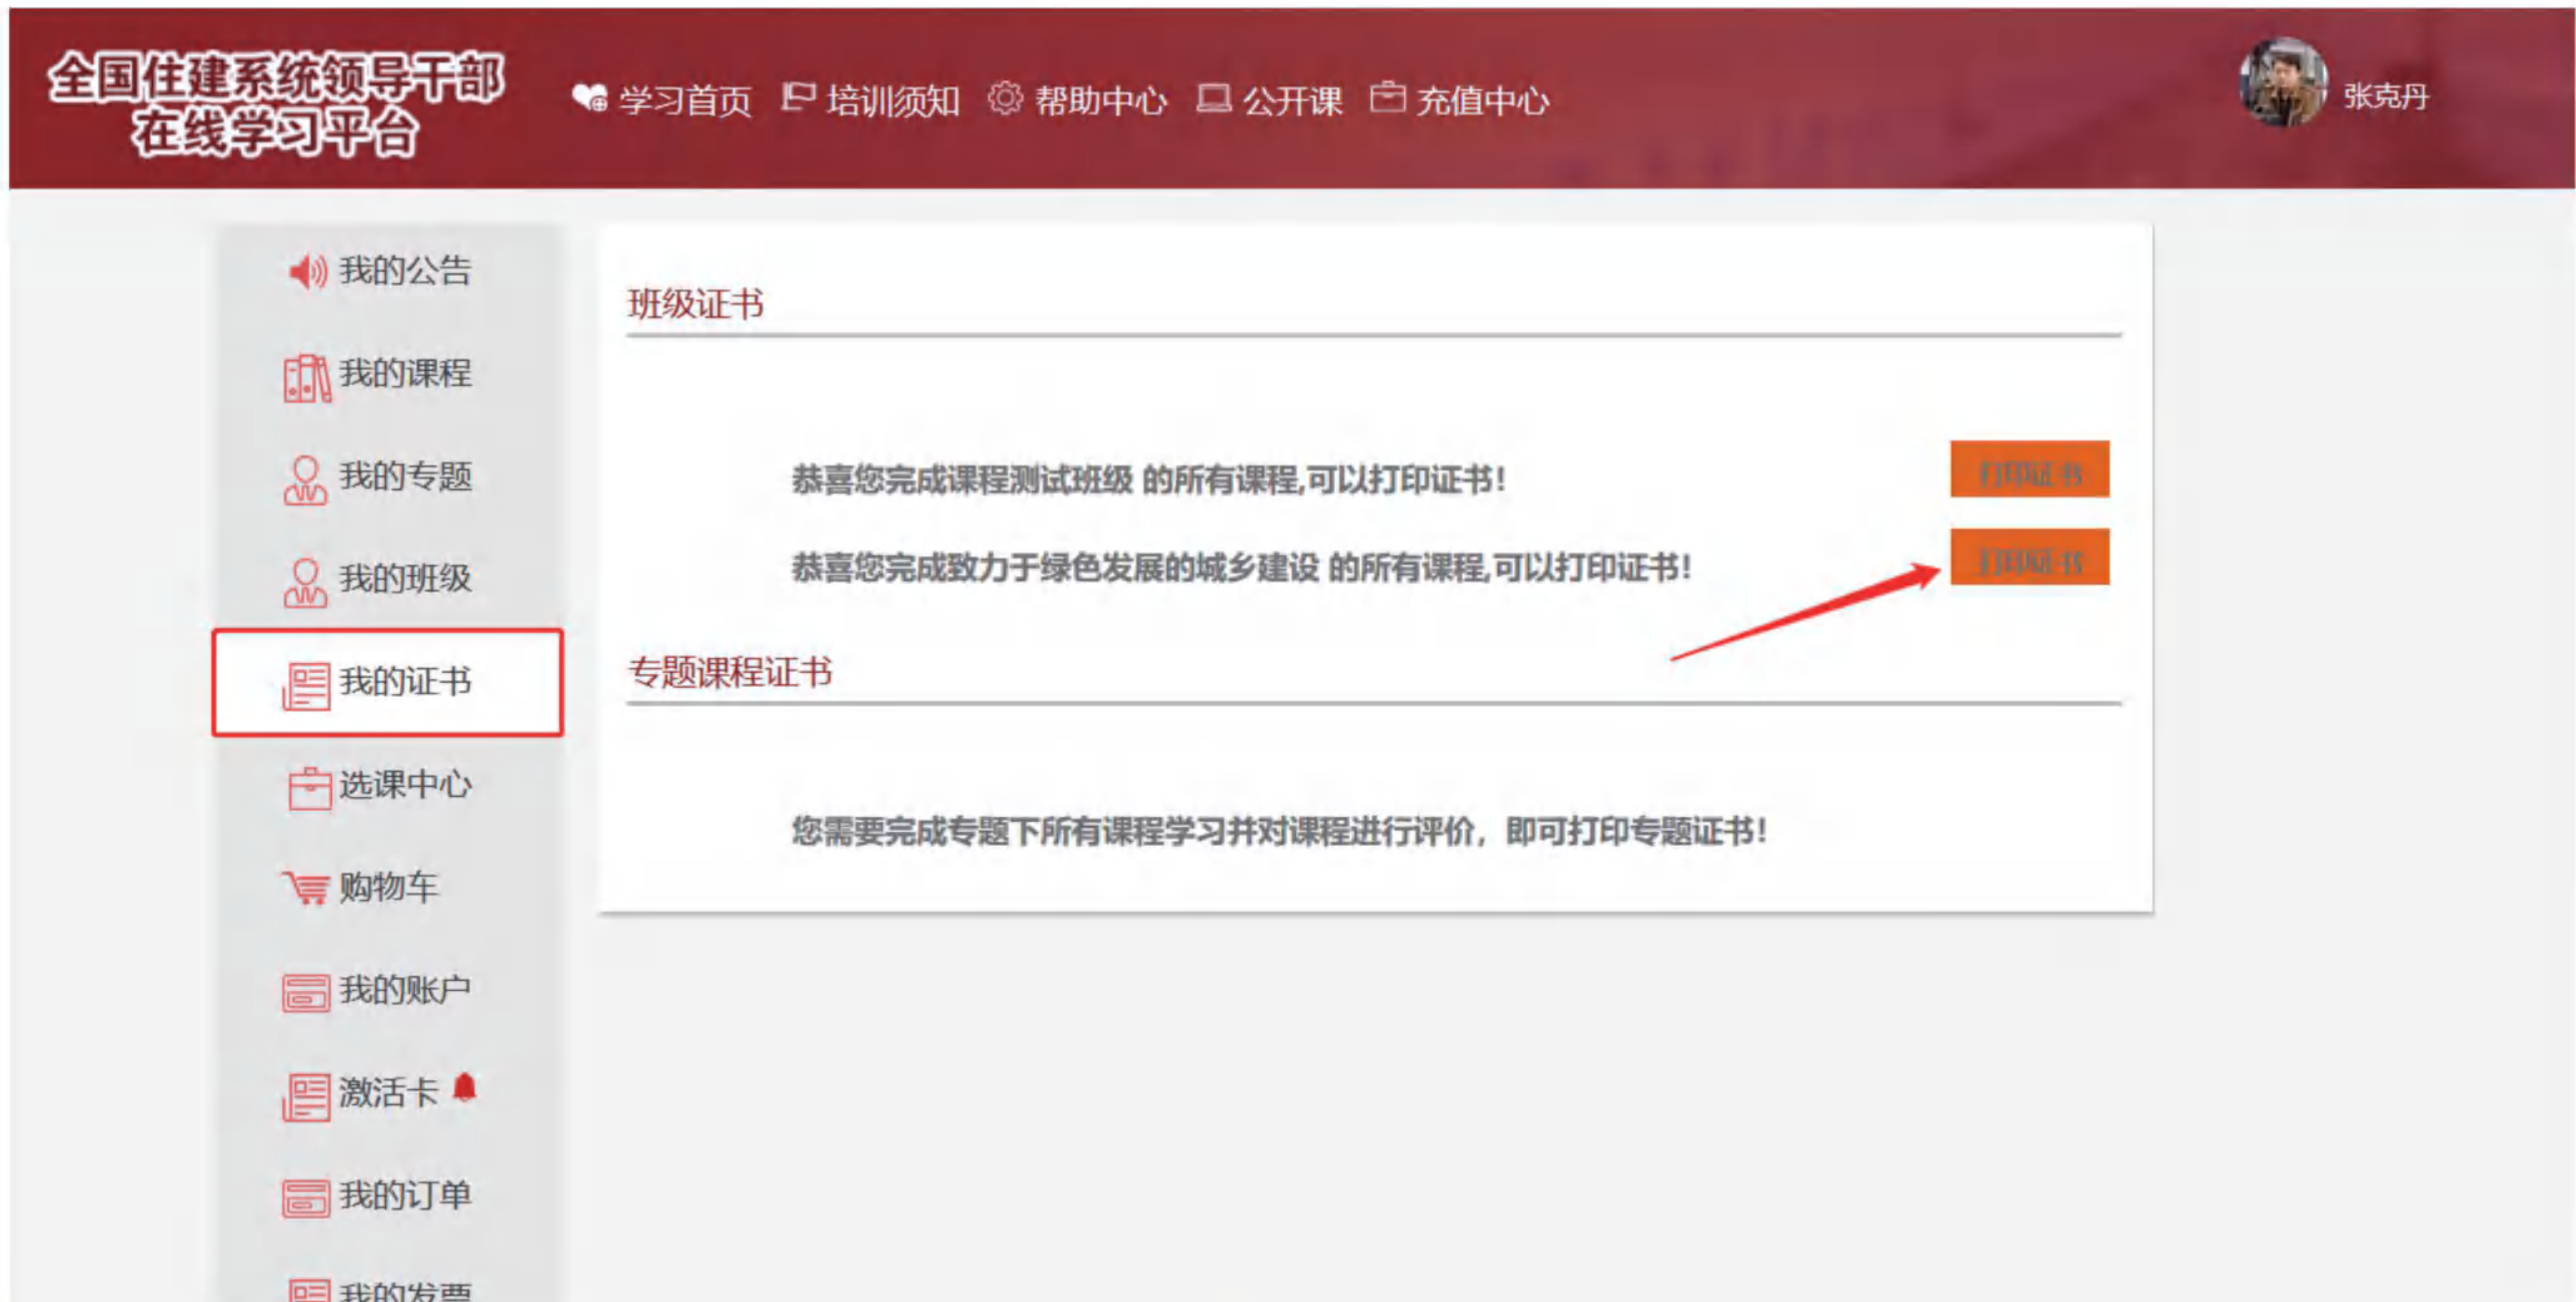

11. 在“我的证书”中打印已完成学习的证书。（请务必在此班级结束前打印证书）。