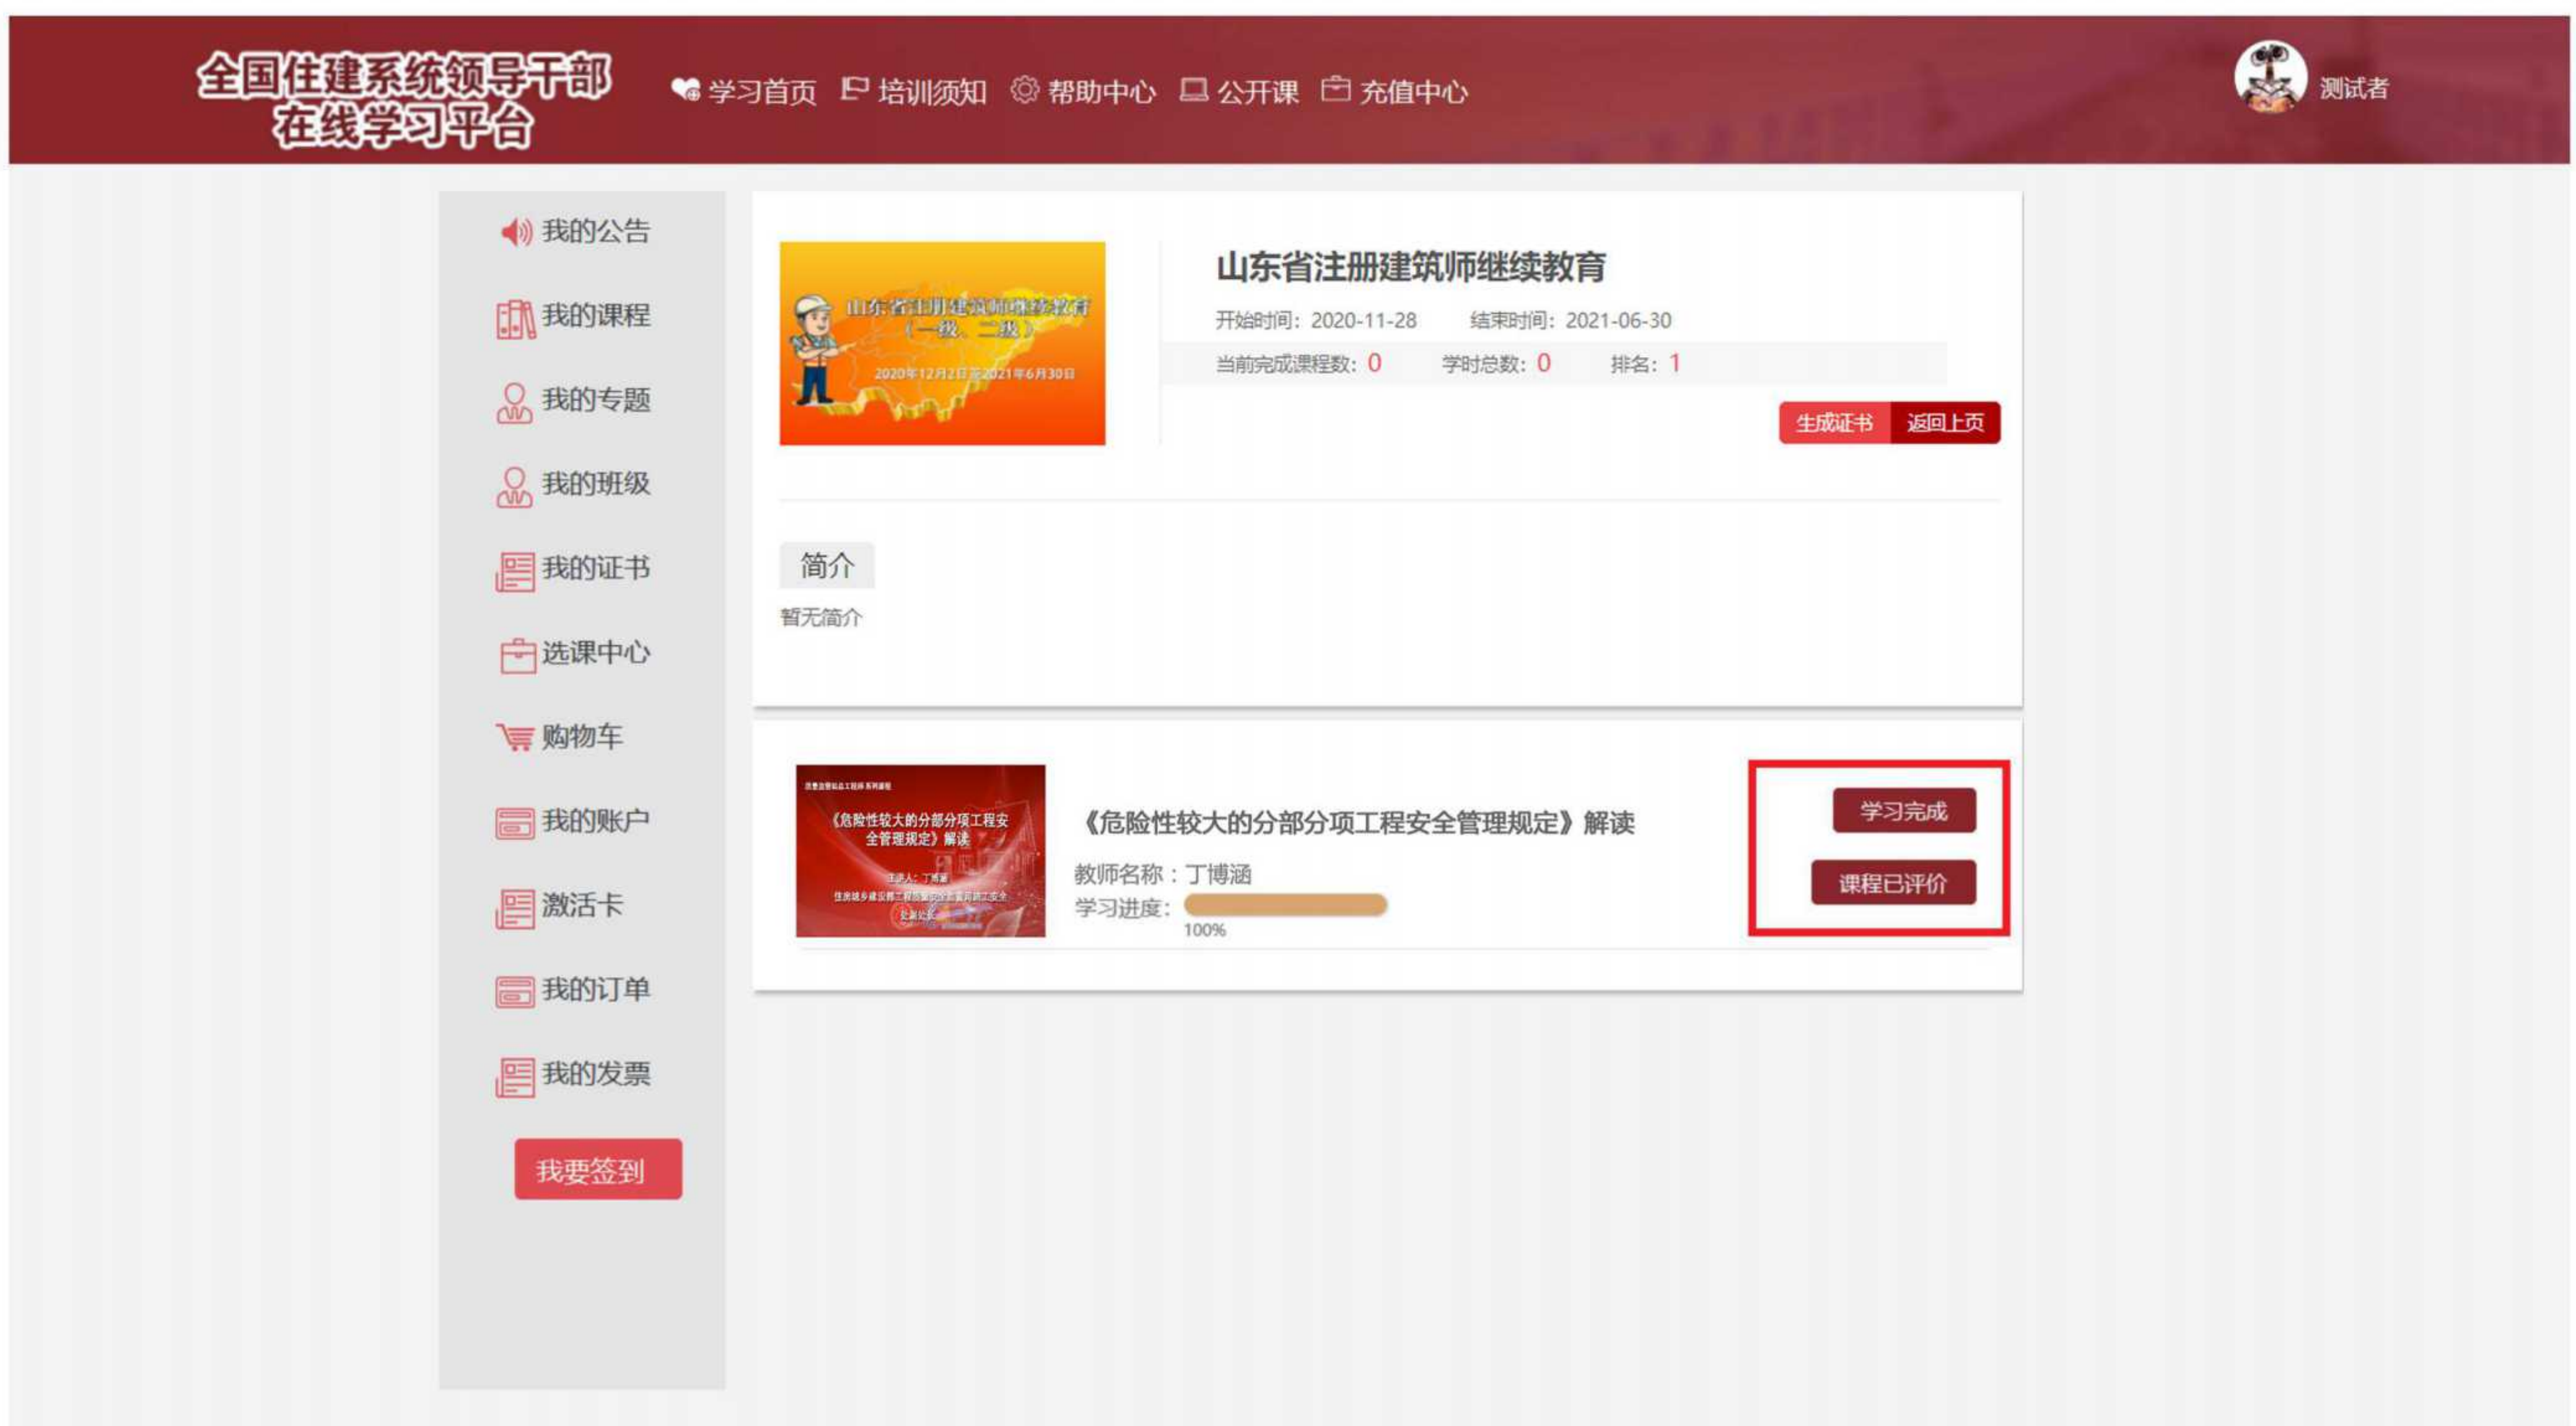

10. 完成班级内所有课程的学习后并对所有课程进行评价，方可打印培训证书。